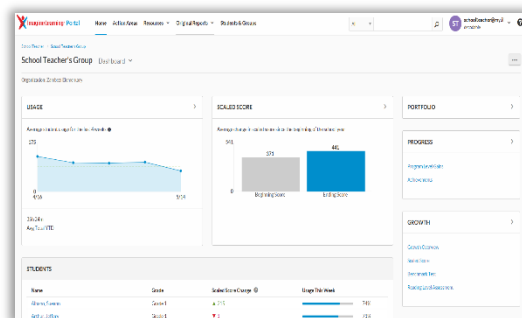

Tutorial video: Portal Overview

<https://tinyurl.com/MDCPS-Portal-Overview>

Webinars coming soon.